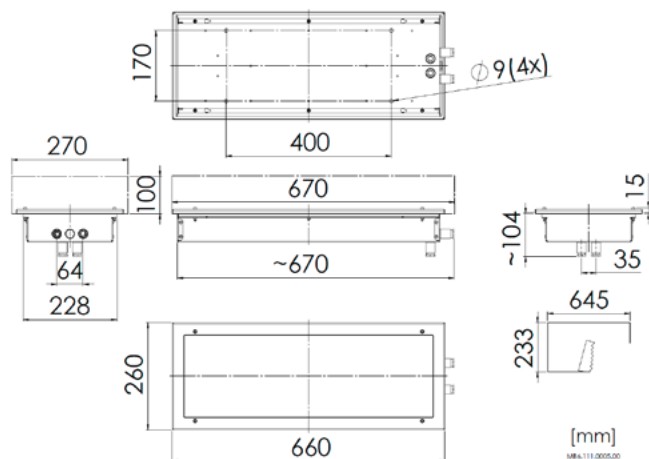

RECESSED CEILING LUMINAIRE FOR ACCOMMODATION, CONTROL ROOMS AND BRIDGE

STANDARD CONFIGURATION

Housing	Galvanized steel, powder coated white (RAL9016)
Cover	Polycarbonate, ice crystal structure
Mounting	4 holes, Ø 9 mm
Cable entry	2 cable glands
Protection class	IP44 in conjunction with ceiling, IP20 with louver
Light source	Linear LP LED modules
Wattage	Max. 20W
Luminous flux	1,500 lm
CCT (color)	3,000 K
CRI	≥ 80