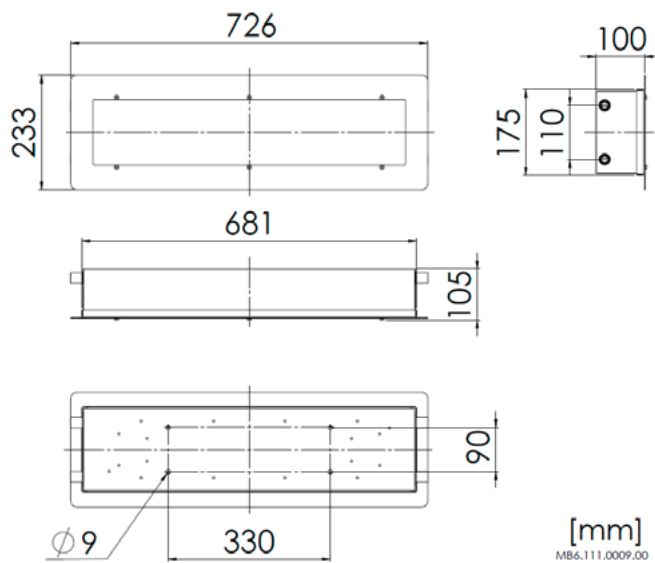

RECESSED CEILING LUMINAIRE FOR ACCOMMODATION AREAS, BRIDGE, CONTROL ROOMS, OFFICES AND HOSPITAL

STANDARD CONFIGURATION

Housing	Galvanized steel, powder coated white (RAL9010)
Cover	Polycarbonate, ice crystal structure
Mounting	4 holes, Ø 9 mm
Cable entry	Max. 4 cable glands
Protection class	IP56
Light source	Linear LP LED modules
Wattage	Max. 19W
Luminous flux	1,600 lm
CCT (color)	3,000 K
CRI	≥ 80