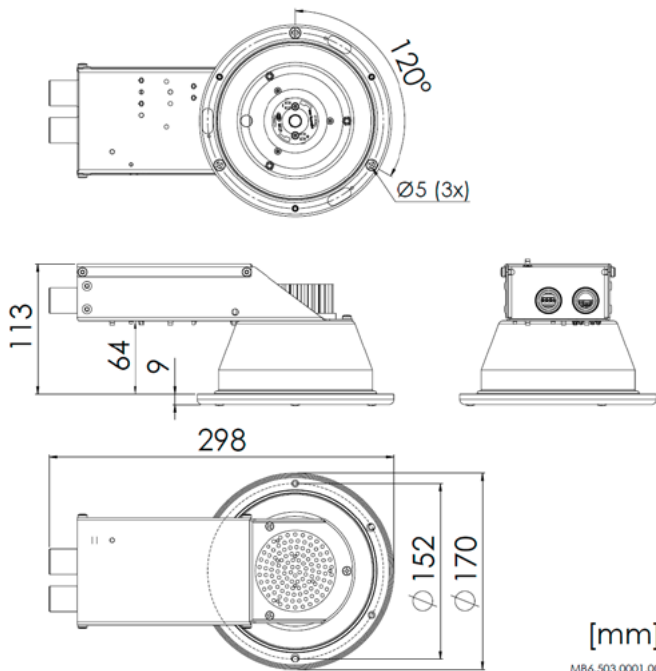

RECESSED DOWNLIGHT

DL63

RECESSED DOWNLIGHT WITH CHANGEABLE COVER RING FOR CABINS, ACCOMMODATION AREAS, BRIDGE AND CONTROL ROOMS

STANDARD CONFIGURATION

Housing	Galvanized steel, powder coated white (RAL9016)
Cover	Colored or chrome ring with opal lens
Mounting	3 holes, Ø 5 mm
Cable entry	2 cable glands
Protection class	IP20 / IP55
Light source	LED array
Luminous flux	1,000 lm
CCT (color)	3,000 K
CRI	≥ 80