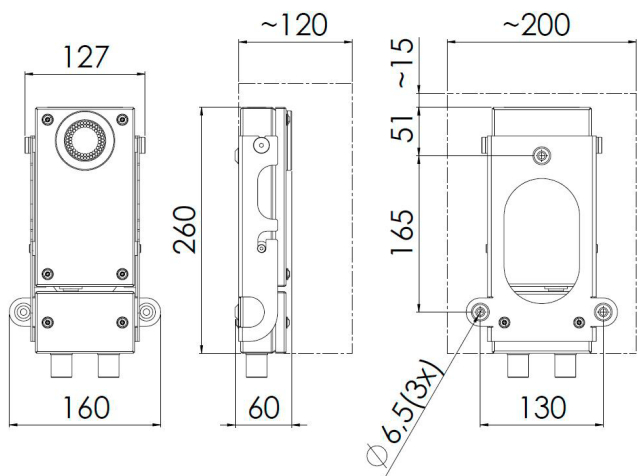

EMERGENCY LIGHT

HAL130

REMOVABLE BACKUP LIGHT WITH INTEGRATED BATTERY FOR THE SHIP'S EMERGENCY LIGHTING SYSTEM

Note: Holes (Ø6,5) for M6 ISO 10642 screws

[mm]

MB6.103.0002.01

STANDARD CONFIGURATION

Housing	Stainless steel, powder coated black (RAL9005)
Mounting	3 holes, Ø 6.5 mm
Cable entry	2 cable glands
Protection class	IP55
Light source	LED array
Wattage	2.3 W
Emergency	min. 8h BU
Luminous flux	230 lm
CCT (color)	5,000 K
CRI	≥ 80