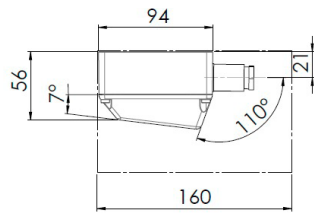

ORIENTATION LIGHT FOR CONTROL ROOMS,  
BRIDGE AND CORRIDORS

[mm]

## STANDARD CONFIGURATION

Housing	Black polycarbonate
Mounting	4 holes, Ø 4.5 mm
Cable entry	2 cable glands
Protection class	IP44
Light source	LED array
Wattage	0,3W
CCT (color)	Green 525 nm