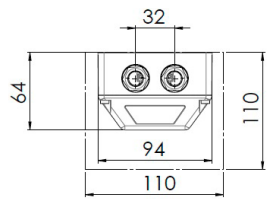

ORIENTATION LIGHT FOR CONTROL ROOMS,  
BRIDGE AND CORRIDORS

[mm]

## STANDARD CONFIGURATION

Housing	Black polycarbonate
Mounting	4 holes, Ø 4.5 mm
Cable entry	2 cable glands
Protection class	IP44
Light source	LED array
Wattage	0,3W
CCT (color)	Green 525 nm