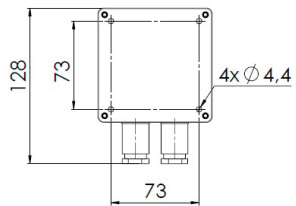

[mm]

STANDARD CONFIGURATION

Housing	Black polycarbonate
Mounting	4 holes, Ø 4.5 mm
Cable entry	2 cable glands
Protection class	IP44
Light source	LED array
Wattage	0,3W
CCT (color)	Green 525 nm

AVAILABLE FEATURES

	EMI proof
	Shock proof
	Vibration resistant
	NVG compatible
	Adaptation light

YOUR REQUIREMENTS

Please contact us for different configurations or further information on this luminaire type. Based on your requirements, the final part number will be provided.