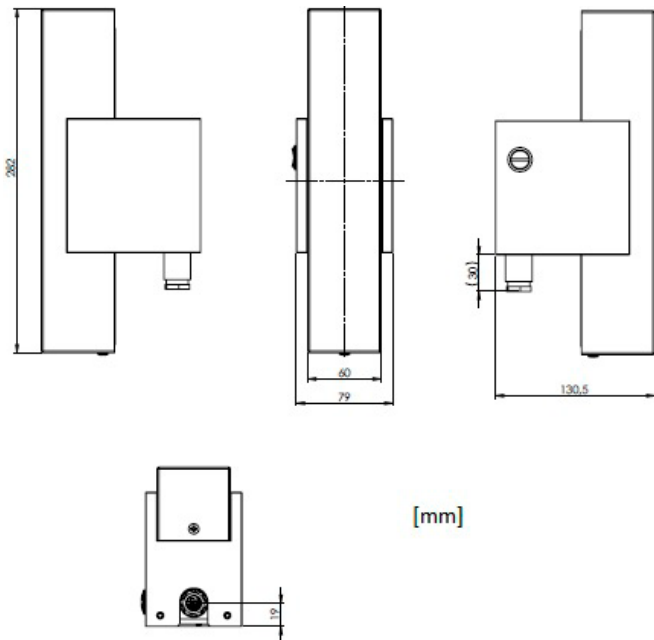

WALL LIGHT

WL282

DECORATIVE WALL LAMP WITH SWITCH FOR CABINS, MESS AND LOUNGE AREA

STANDARD CONFIGURATION

Housing/Cover	Aluminium, powder coated (RAL9006), with opal polycarbonate diffuser
Mounting	4 holes, Ø 5.5 mm
Cable entry	1 cable gland
Protection class	IP20
Light source	LED module
Wattage	Max. 5 W
Luminous flux	350 lm
CCT (color)	3,000 K
CRI	≥ 80