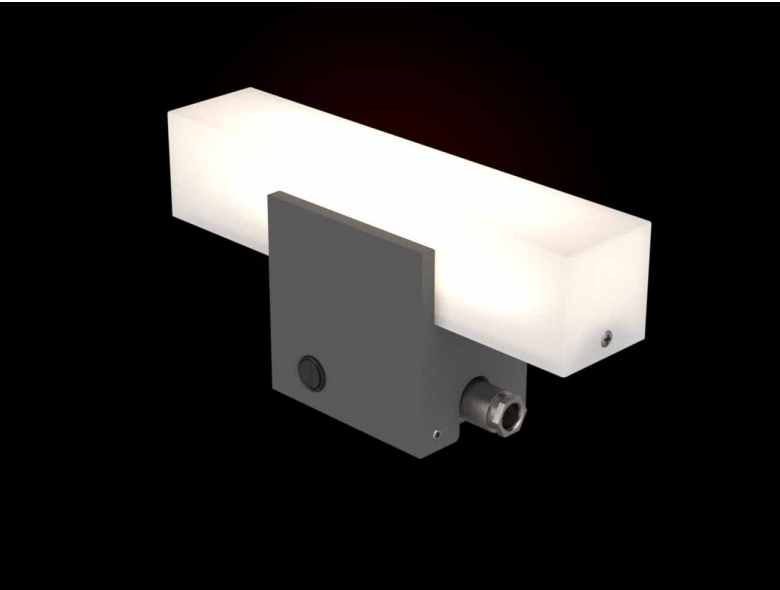

WALL LIGHT

WL282

DECORATIVE WALL LAMP WITH SWITCH FOR CABINS, MESS AND LOUNGE AREA

STANDARD CONFIGURATION

Housing/Cover	Aluminium, powder coated (RAL9006), with opal polycarbonate diffuser
Mounting	4 holes, Ø 5.5 mm
Cable entry	1 cable gland
Protection class	IP20
Light source	LED module
Wattage	Max. 5 W
Luminous flux	350 lm
CCT (color)	3,000 K
CRI	≥ 80

AVAILABLE FEATURES

	EMI proof
	Shock proof
	Vibration resistant
	Controllable

YOUR REQUIREMENTS

Please contact us for different configurations or further information on this luminaire type. Based on your requirements, the final part number will be provided.